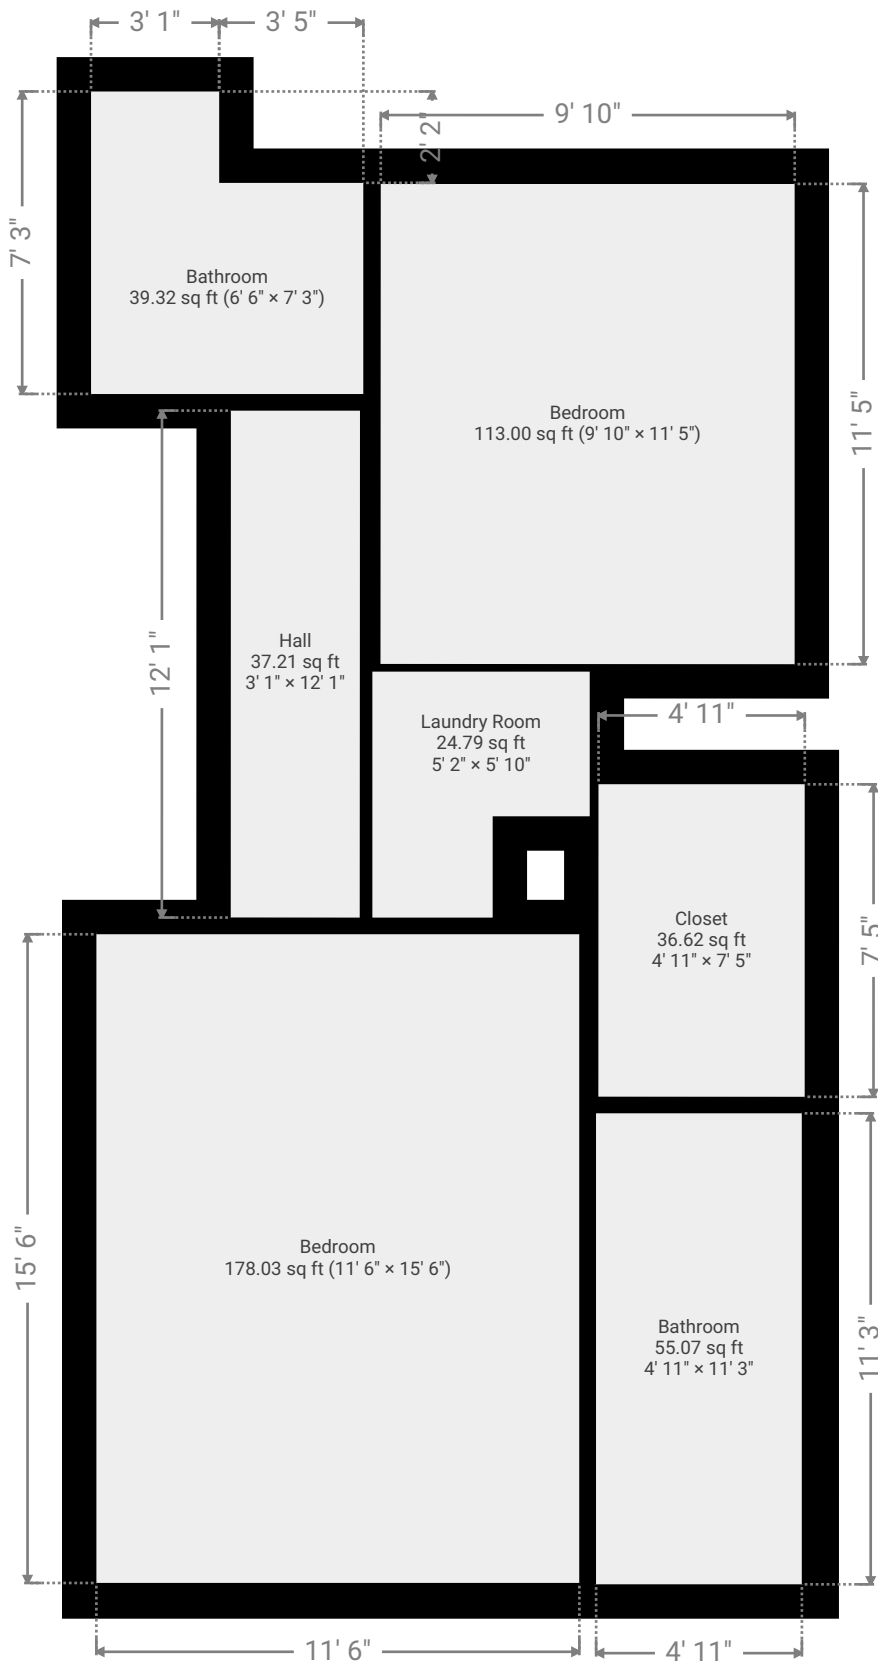

**CREATED ON**  
2024-05-06

---

**LOCATION**  
2001 Metacomet Way  
Raleigh  
NC  
US

<b>Total area</b> 1228.44 sq ft	<b>Floors</b> 2	<b>Rooms</b> 11	<b>Bathrooms</b> 2.1
------------------------------------	--------------------	--------------------	-------------------------

▼ 1st Floor

TOTAL AREA: 616.21 sq ft • LIVING AREA: 616.21 sq ft • ROOMS: 4

▼ 2nd Floor

TOTAL AREA: 612.24 sq ft • LIVING AREA: 564.61 sq ft • ROOMS: 7

THIS FLOOR PLAN IS PROVIDED WITHOUT WARRANTY OF ANY KIND. SENSOPIA DISCLAIMS ANY WARRANTY INCLUDING, WITHOUT LIMITATION, SATISFACTORY QUALITY OR ACCURACY OF DIMENSIONS.