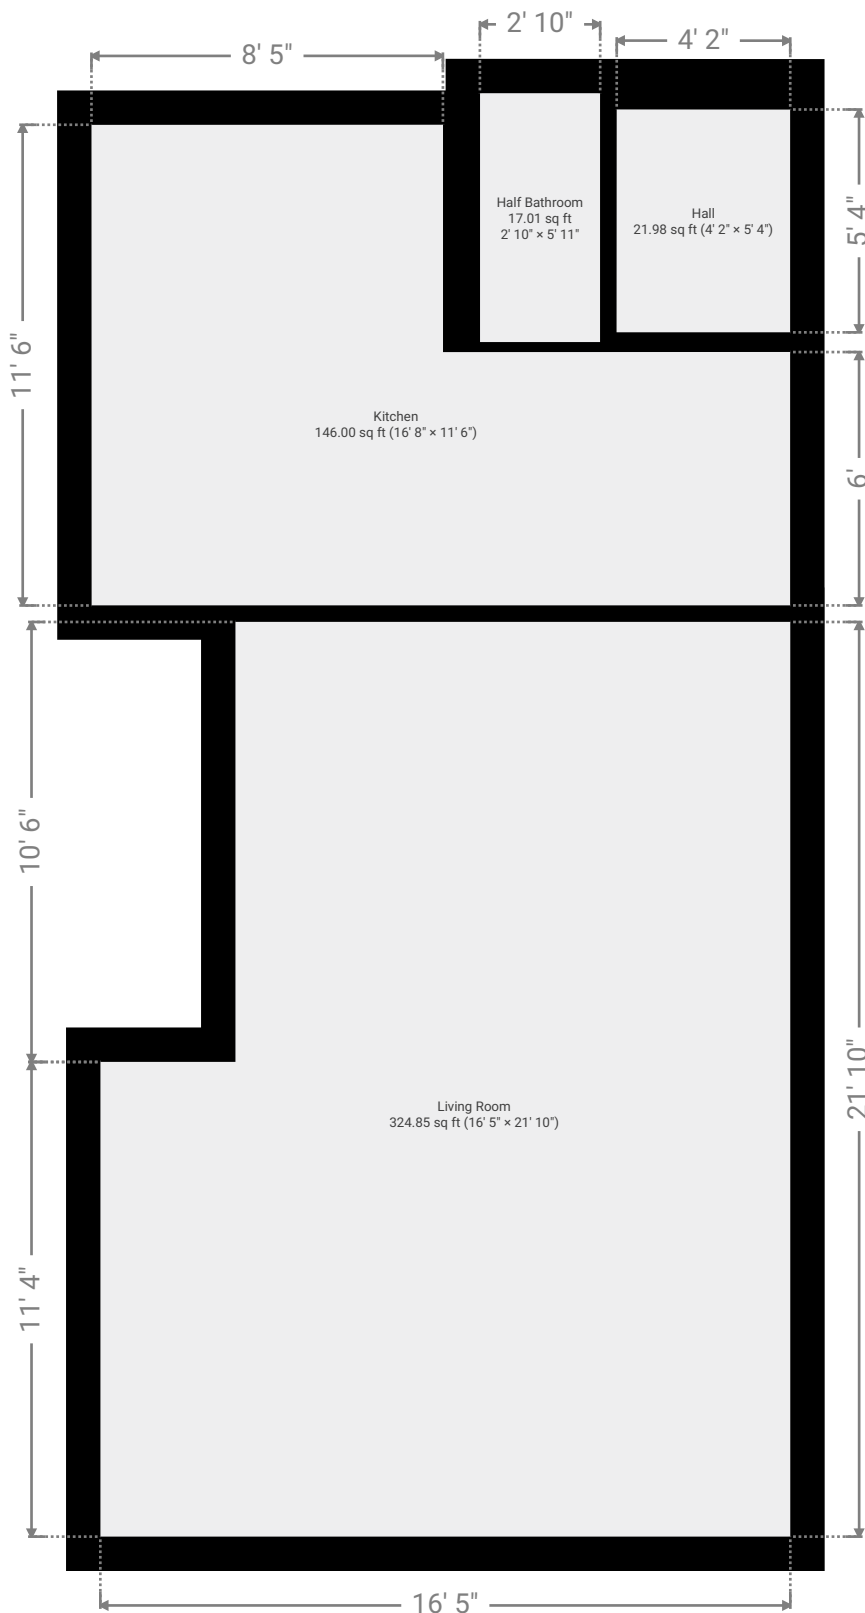

**CREATED ON**  
2024-05-06

---

**LOCATION**  
2001 Metacomet Way  
Raleigh  
NC  
US

<b>Total area</b> 1228.44 sq ft	<b>Floors</b> 2	<b>Rooms</b> 11	<b>Bathrooms</b> 2.1
------------------------------------	--------------------	--------------------	-------------------------

▼ 1st Floor

TOTAL AREA: 616.21 sq ft • LIVING AREA: 616.21 sq ft • ROOMS: 4

▼ 2nd Floor

TOTAL AREA: 612.24 sq ft • LIVING AREA: 564.61 sq ft • ROOMS: 7

THIS FLOOR PLAN IS PROVIDED WITHOUT WARRANTY OF ANY KIND. SENSOPIA DISCLAIMS ANY WARRANTY INCLUDING, WITHOUT LIMITATION, SATISFACTORY QUALITY OR ACCURACY OF DIMENSIONS.